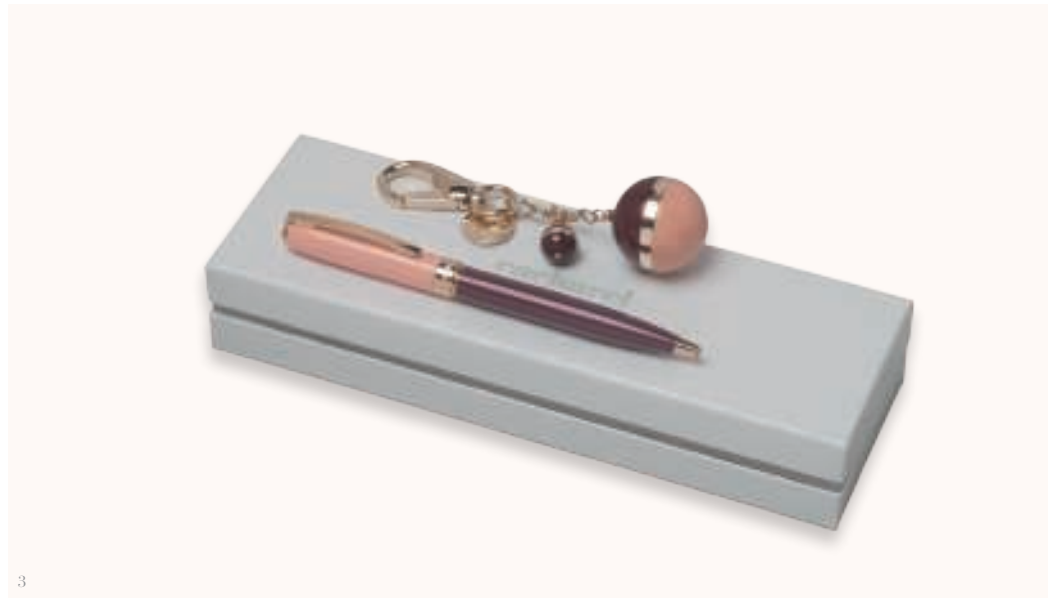

CAK634L
1 *Bird Blue*

3

3 *CPBK634P Parure / Set*

- *Set CAK634P + CSN6344P*
- *Incl. Packaging 'Cacharel' (CBE000)*

2 *CPGK634X Parure / Set*

- *Set CAK634X + CFG634X*
- *Incl. Packaging White (CBN200)*